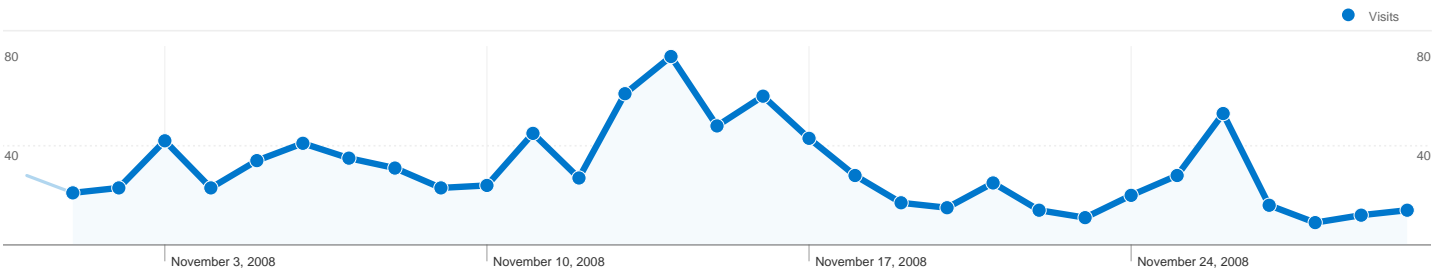

Site Usage

919 Visits

37.11% Bounce Rate

3,778 Pageviews

00:03:15 Avg. Time on Site

4.11 Pages/Visit

59.30% % New Visits