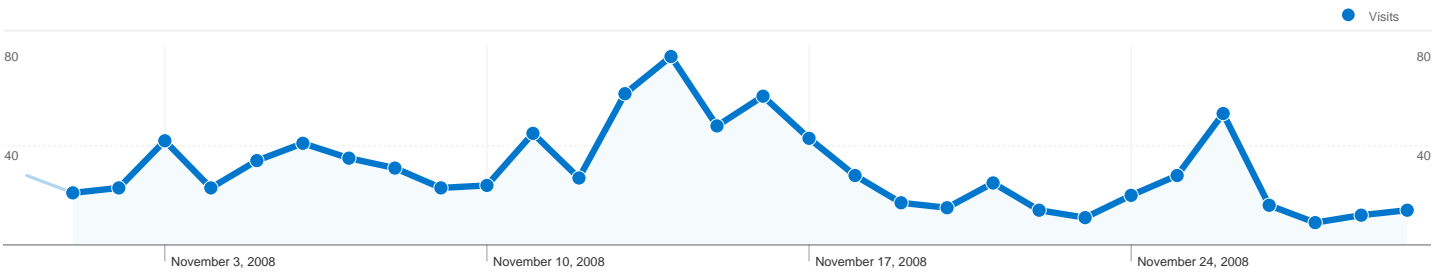

All traffic sources sent a total of 919 visits

- **37.00%** Direct Traffic
- **33.08%** Referring Sites
- **29.92%** Search Engines