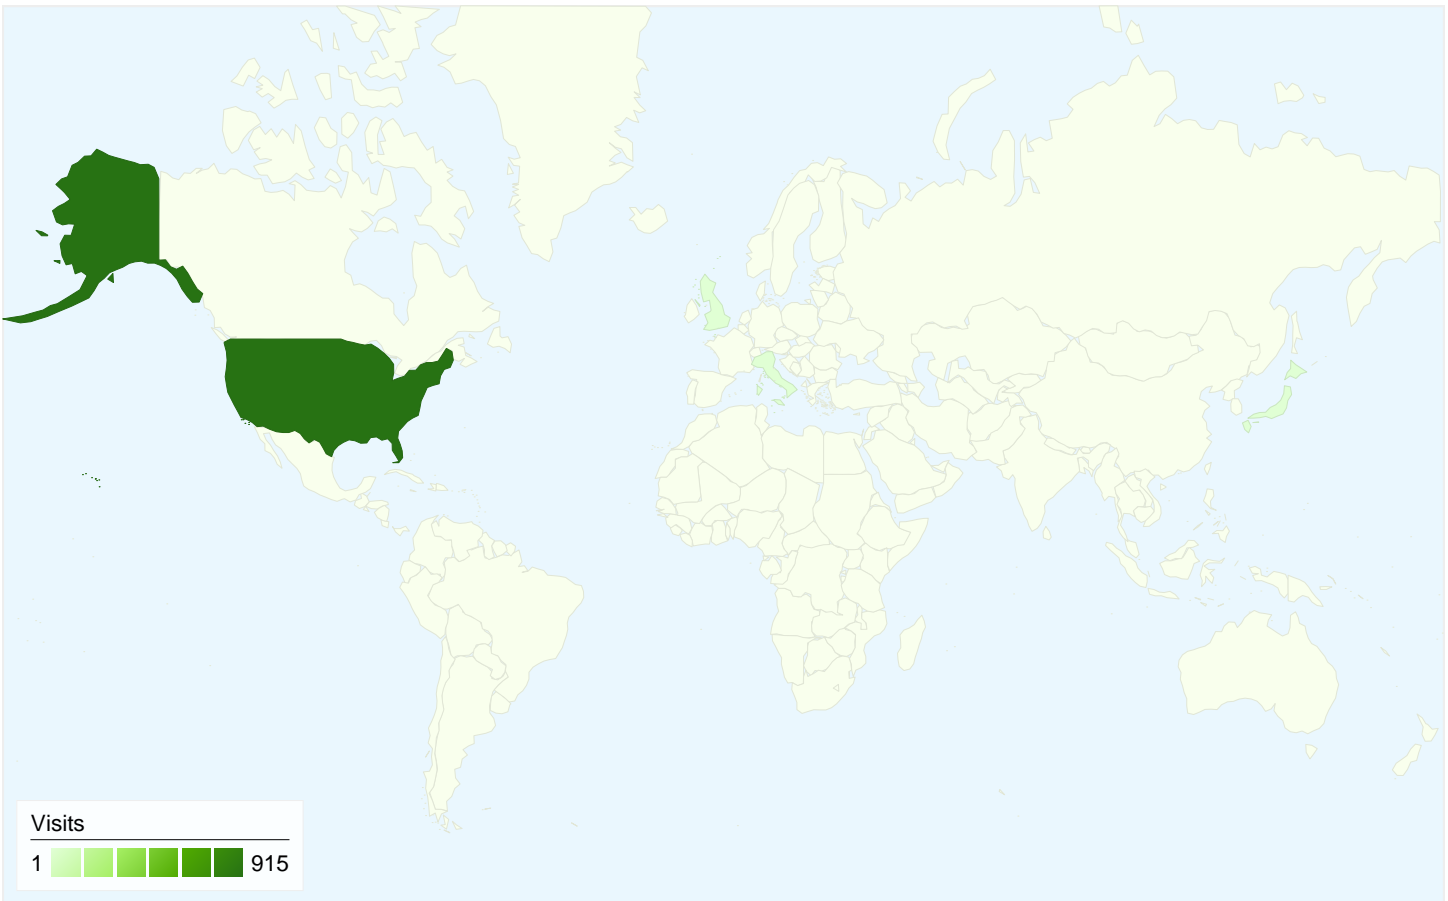

919 visits came from 4 countries/territories

Site Usage

Visits 919 % of Site Total: 100.00%	Pages/Visit 4.11 Site Avg: 4.11 (0.00%)	Avg. Time on Site 00:03:15 Site Avg: 00:03:15 (0.00%)	% New Visits 59.30% Site Avg: 59.30% (0.00%)	Bounce Rate 37.11% Site Avg: 37.11% (0.00%)	
Country/Territory	Visits	Pages/Visit	Avg. Time on Site	% New Visits	Bounce Rate
United States	915	4.12	00:03:15	59.23%	36.94%
Japan	2	3.50	00:00:59	50.00%	50.00%
United Kingdom	1	1.00	00:00:00	100.00%	100.00%
Italy	1	1.00	00:00:00	100.00%	100.00%

1 - 4 of 4