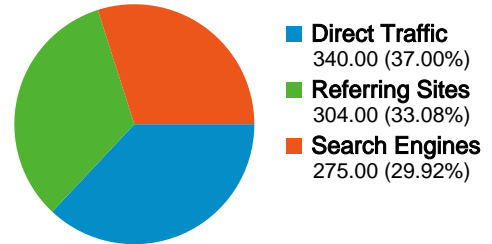

Top Traffic Sources

Sources	Visits	% visits
(direct) ((none))	340	37.00%
google (organic)	180	19.59%
google.com (referral)	74	8.05%
yahoo (organic)	59	6.42%
en.wikipedia.org (referral)	49	5.33%

Keywords	Visits	% visits
college park orlando	54	19.64%
college park neighborhood	34	12.36%
college park florida	14	5.09%
college park historic homes	10	3.64%
collegeparkorlando.org	8	2.91%