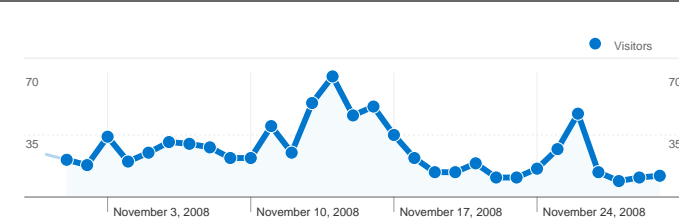

3,778 Pageviews

00:03:15 Avg. Time on Site

4.11 Pages/Visit

59.30% % New Visits

Visitors Overview

Visitors
625

Map Overlay world

Traffic Sources Overview

625 people visited this site

919 Visits

625 Absolute Unique Visitors

3,778 Pageviews

4.11 Average Pageviews

00:03:15 Time on Site

37.11% Bounce Rate

59.30% New Visits

1 - 4 of 4

Pages on this site were viewed a total of 3,778 times

 **3,778** Pageviews

 **2,845** Unique Views

 **37.11%** Bounce Rate

Top Content

Pages	Pageviews	% Pageviews
/	638	16.89%
/calendar	251	6.64%
/news	245	6.48%
/about_cp	131	3.47%
/Default.aspx?pageId=113598	126	3.34%