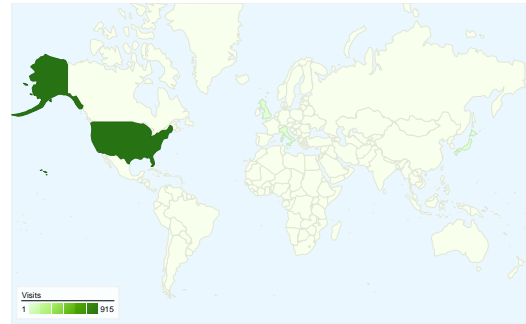

3,778 Pageviews

00:03:15 Avg. Time on Site

4.11 Pages/Visit

59.30% % New Visits

Visitors Overview

Visitors
625

Map Overlay world

Traffic Sources Overview

625 people visited this site

919 Visits

625 Absolute Unique Visitors

3,778 Pageviews

4.11 Average Pageviews

00:03:15 Time on Site

37.11% Bounce Rate

59.30% New Visits