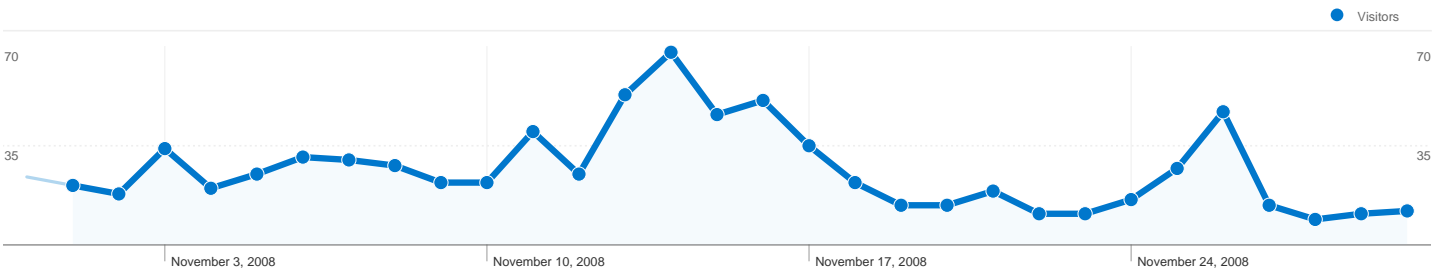

3,778 Pageviews

00:03:15 Avg. Time on Site

4.11 Pages/Visit

59.30% % New Visits

Visitors Overview

Visitors
625

Map Overlay world

Traffic Sources Overview

625 people visited this site

919 Visits

625 Absolute Unique Visitors

3,778 Pageviews

4.11 Average Pageviews

00:03:15 Time on Site

37.11% Bounce Rate

59.30% New Visits