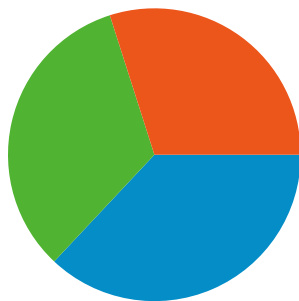

- **Direct Traffic**
340.00 (37.00%)
- **Referring Sites**
304.00 (33.08%)
- **Search Engines**
275.00 (29.92%)

Content Overview

Pages	Pageviews	% Pageviews
/	638	16.89%
/calendar	251	6.64%
/news	245	6.48%
/about_cp	131	3.47%
/Default.aspx?pageId=113598	126	3.34%