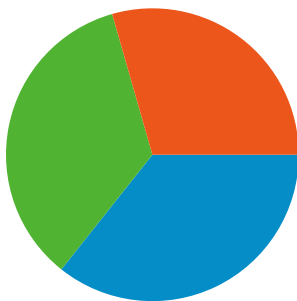

News Feed Subscribers

Note that the numbers below reflect only the subscribers that subscribed through Feedburner.

RSS Feed	Number of Subscribers
CPNA News	33
CPNA Calendar	17

Site Usage

496 Visits

43.55% Bounce Rate

- **Referring Sites**
177.00 (35.69%)
- **Search Engines**
173.00 (34.88%)
- **Direct Traffic**
146.00 (29.44%)

Content Overview

Pages	Pageviews	% Pageviews
/	415	21.31%
/about_cp	127	6.52%
/news	101	5.19%
/calendar	76	3.90%
/forum	73	3.75%