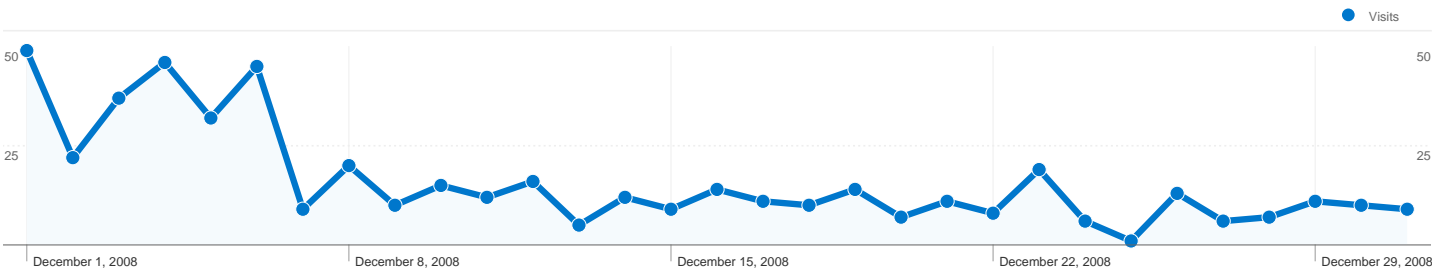

Traffic Sources Overview

Comparing to: Site

All traffic sources sent a total of 496 visits

- **29.44%** Direct Traffic
- **35.69%** Referring Sites
- **34.88%** Search Engines