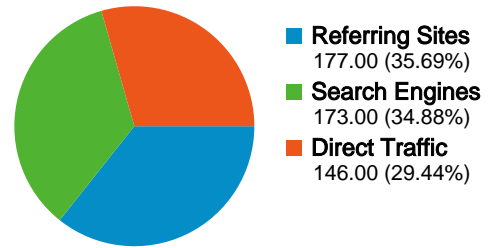

Technical Profile

Browser	Visits	% visits
Internet Explorer	331	66.73%
Firefox	110	22.18%
Safari	41	8.27%
Chrome	14	2.82%

Connection Speed	Visits	% visits
Cable	281	56.65%
DSL	82	16.53%
Unknown	60	12.10%
Dialup	32	6.45%
T1	27	5.44%

Traffic Sources Overview

Comparing to: Site

All traffic sources sent a total of 496 visits

-  **29.44%** Direct Traffic
-  **35.69%** Referring Sites
-  **34.88%** Search Engines

Top Traffic Sources

Sources	Visits	% visits
(direct) ((none))	146	29.44%
google (organic)	96	19.35%
yahoo (organic)	48	9.68%
en.wikipedia.org (referral)	35	7.06%
google.com (referral)	25	5.04%