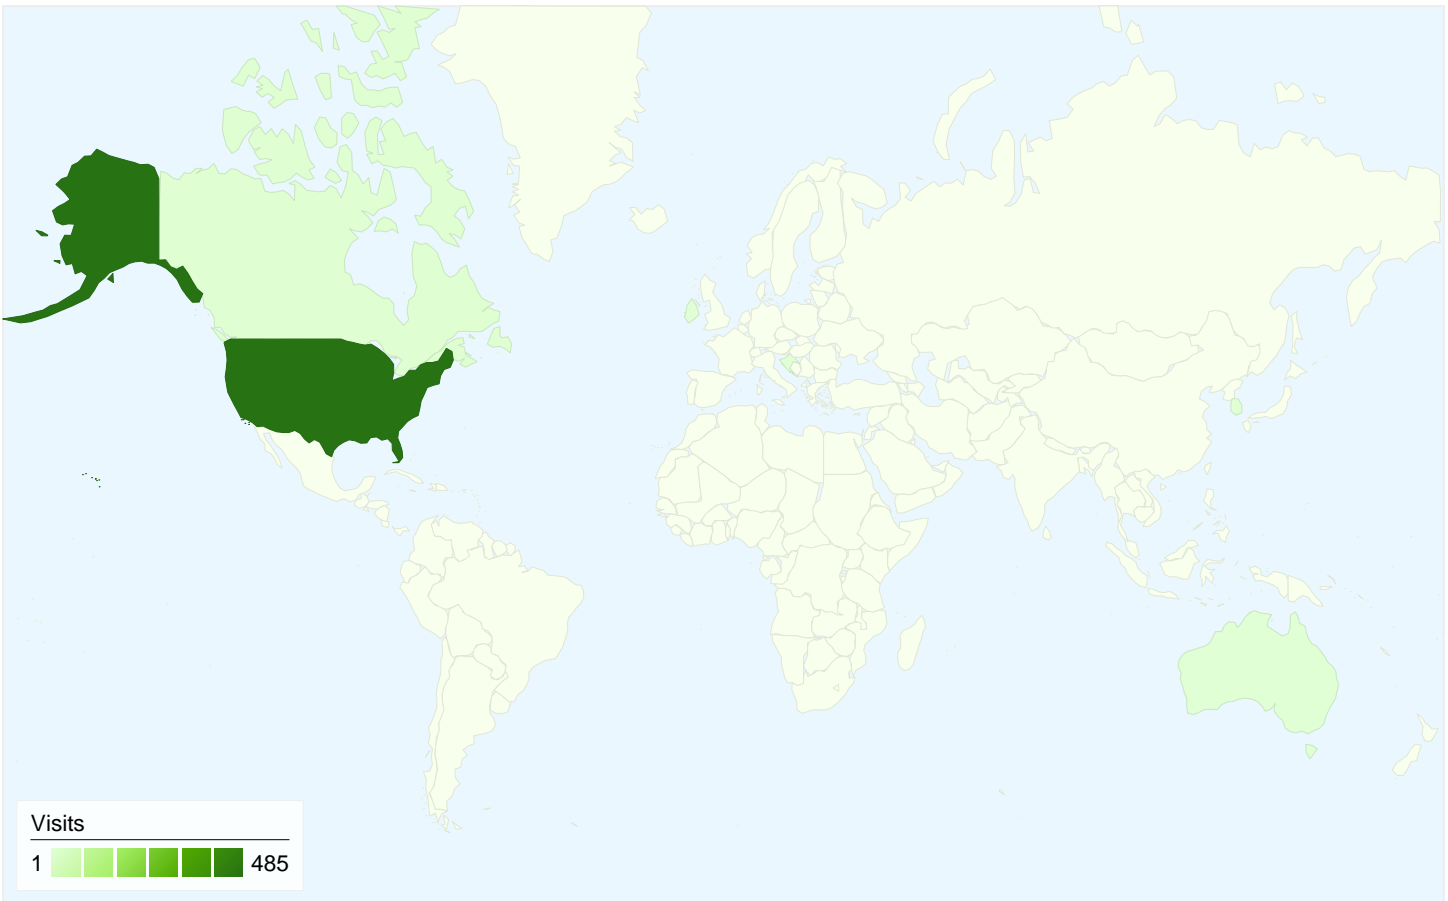

496 visits came from 7 countries/territories

Site Usage

Visits	Pages/Visit	Avg. Time on Site	% New Visits	Bounce Rate	
496 % of Site Total: 100.00%	3.93 Site Avg: 3.93 (0.00%)	00:02:29 Site Avg: 00:02:29 (0.00%)	68.35% Site Avg: 68.35% (0.00%)	43.55% Site Avg: 43.55% (0.00%)	
Country/Territory	Visits	Pages/Visit	Avg. Time on Site	% New Visits	Bounce Rate
United States	485	3.93	00:02:30	67.63%	43.51%
Canada	5	4.40	00:02:13	100.00%	60.00%
(not set)	2	6.50	00:02:21	100.00%	0.00%
South Korea	1	2.00	00:00:48	100.00%	0.00%
Australia	1	4.00	00:01:22	100.00%	0.00%
Ireland	1	1.00	00:00:00	100.00%	100.00%
Croatia	1	1.00	00:00:00	100.00%	100.00%