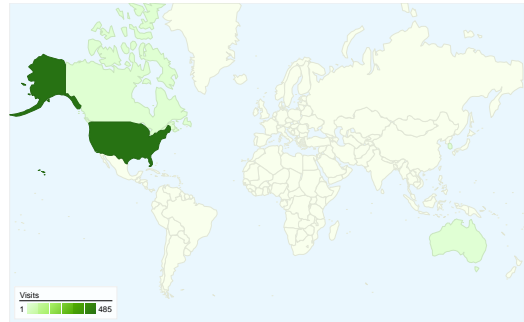

1,947 Pageviews

00:02:29 Avg. Time on Site

3.93 Pages/Visit

68.35% % New Visits

Visitors Overview

Visitors
378

Map Overlay world

Traffic Sources Overview

378 people visited this site

496 Visits

378 Absolute Unique Visitors

1,947 Pageviews

3.93 Average Pageviews

00:02:29 Time on Site

43.55% Bounce Rate

68.35% New Visits