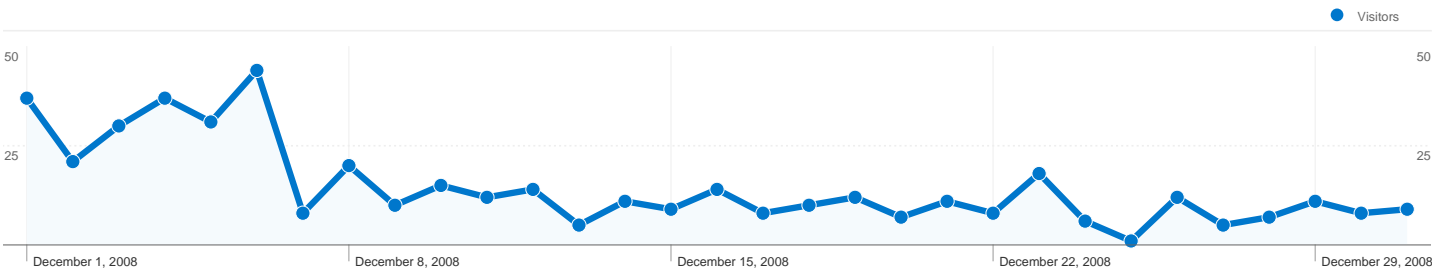

1,947 Pageviews

00:02:29 Avg. Time on Site

3.93 Pages/Visit

68.35% % New Visits

Visitors Overview

Visitors
378

Map Overlay world

Traffic Sources Overview

378 people visited this site

496 Visits

378 Absolute Unique Visitors

1,947 Pageviews

3.93 Average Pageviews

00:02:29 Time on Site

43.55% Bounce Rate

68.35% New Visits

Pages on this site were viewed a total of 1,947 times

1,947 Pageviews

1,449 Unique Views

43.55% Bounce Rate

Top Content

Pages	Pageviews	% Pageviews
/	415	21.31%
/about_cp	127	6.52%
/news	101	5.19%
/calendar	76	3.90%
/forum	73	3.75%