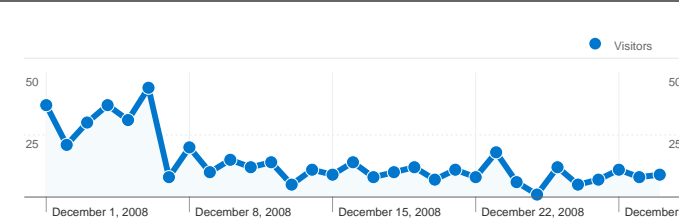

Members List

Current Membership totals.

Level	Total	Active	Renewal overdue	Lapsed	Pending			New in last	
					New	Renewal	Level change	7 days	30 days
Member (Senior Citizen)	49	49	-	-	-	-	-	-	2
Member (Senior with auto-renew)	2	2	-	-	-	-	-	-	-
Board Member	19	19	1	-	-	-	-	-	-
Member (Family with auto-renew)	5	5	-	-	-	-	-	-	-
Member (Family)	168	166	1	-	2	-	-	-	2
Total	244	242	2	-	2	-	-	-	4

1,947 Pageviews

00:02:29 Avg. Time on Site

3.93 Pages/Visit

68.35% % New Visits

Visitors Overview

Visitors
378

Map Overlay world

Traffic Sources Overview

378 people visited this site

496 Visits

378 Absolute Unique Visitors

1,947 Pageviews

3.93 Average Pageviews

00:02:29 Time on Site

43.55% Bounce Rate

68.35% New Visits

Pages on this site were viewed a total of 1,947 times

1,947 Pageviews

1,449 Unique Views

43.55% Bounce Rate

Top Content

Pages	Pageviews	% Pageviews
/	415	21.31%
/about_cp	127	6.52%
/news	101	5.19%
/calendar	76	3.90%
/forum	73	3.75%