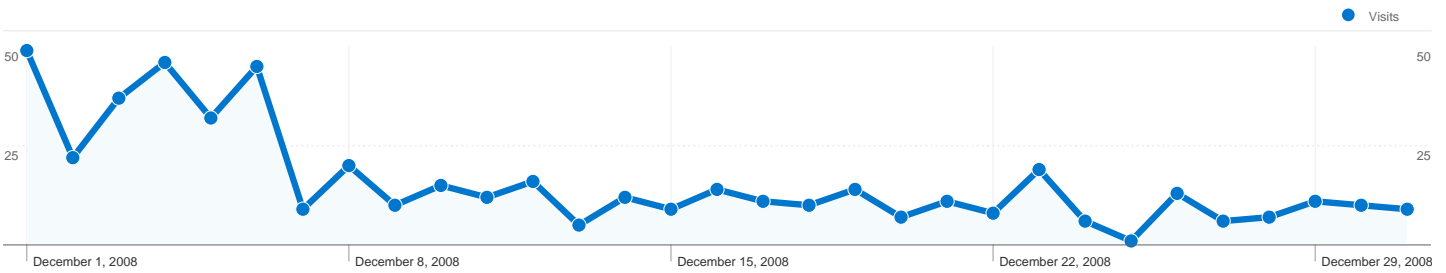

Site Usage

496 Visits

43.55% Bounce Rate

1,947 Pageviews

00:02:29 Avg. Time on Site

3.93 Pages/Visit

68.35% % New Visits