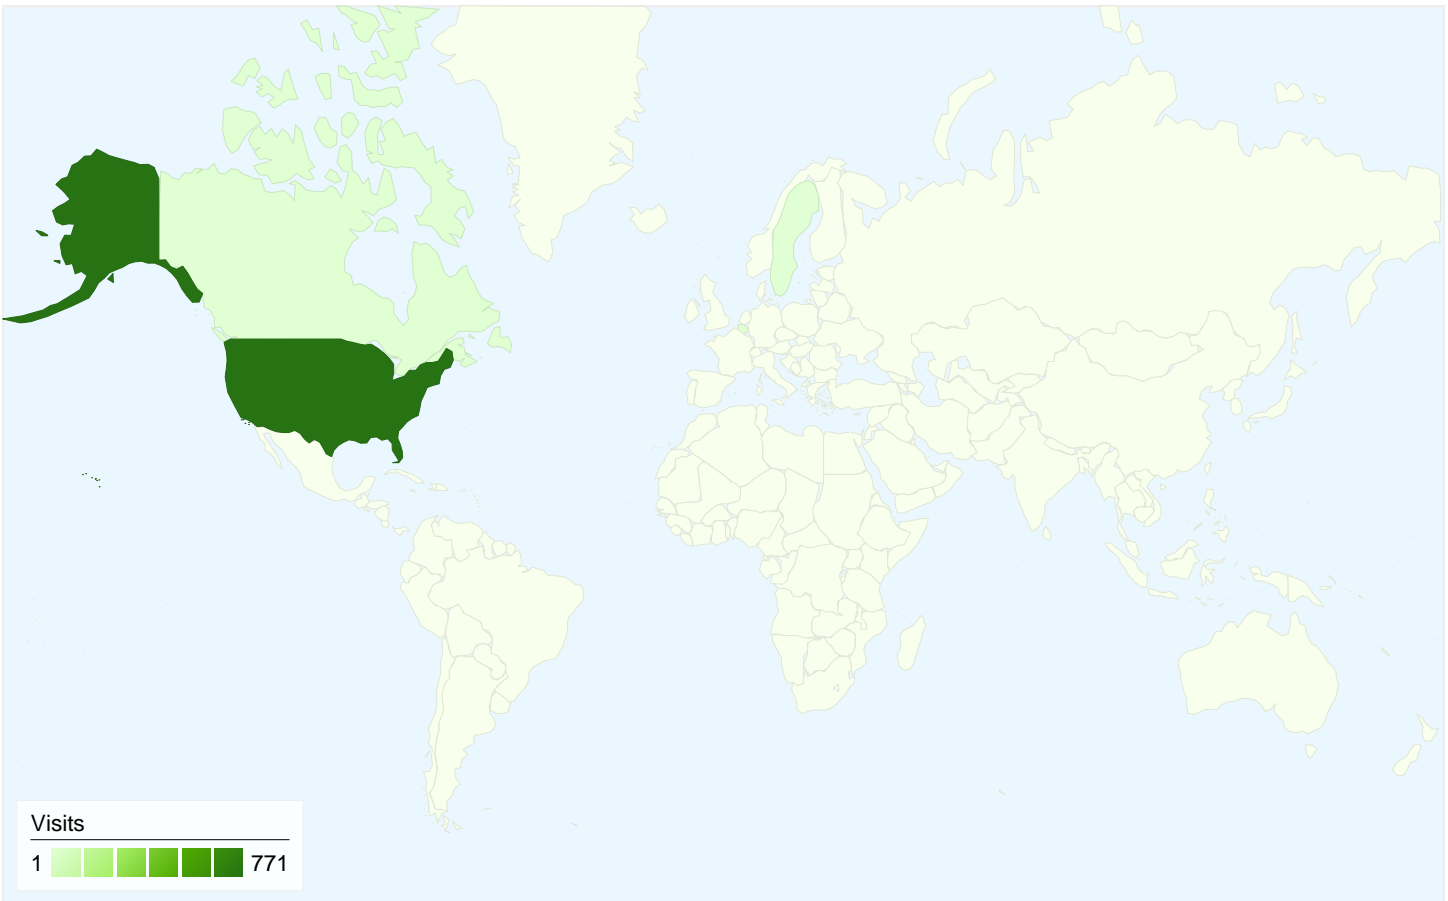

Traffic Sources Overview

Comparing to: Site

All traffic sources sent a total of 778 visits

-  **37.40%** Direct Traffic
-  **36.63%** Referring Sites
-  **25.96%** Search Engines

Top Traffic Sources

Sources	Visits	% visits
(direct) ((none))	291	37.40%
google (organic)	149	19.15%
google.com (referral)	66	8.48%
en.wikipedia.org (referral)	55	7.07%
linkedin.com (referral)	33	4.24%

Keywords	Visits	% visits
college park orlando	47	23.27%
college park neighborhood	36	17.82%
"edgewater band" dartmouth	10	4.95%
college park florida	6	2.97%
college park neighborhood	5	2.48%

778 visits came from 5 countries/territories