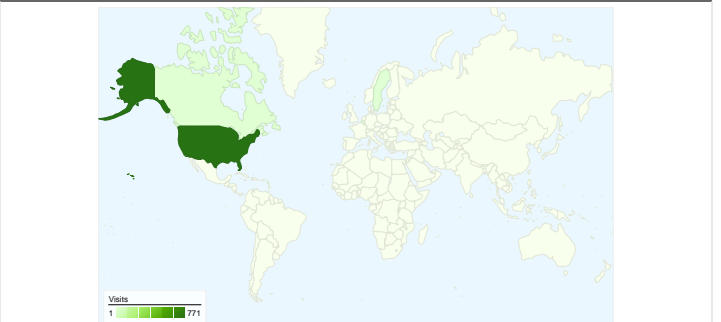

Site Usage

778 Visits

38.82% Bounce Rate

3,448 Pageviews

00:03:32 Avg. Time on Site

4.43 Pages/Visit

56.43% % New Visits

Visitors Overview

Map Overlay world

Traffic Sources Overview

Content Overview

Pages	Pageviews	% Pageviews
/	464	13.46%
/calendar	213	6.18%
/forum	194	5.63%
/news	181	5.25%
/Default.aspx?pagelid=116189	162	4.70%

506 people visited this site

Traffic Sources Overview

Comparing to: Site

All traffic sources sent a total of 778 visits

-  **37.40%** Direct Traffic
-  **36.63%** Referring Sites
-  **25.96%** Search Engines

Top Traffic Sources

Sources	Visits	% visits
(direct) ((none))	291	37.40%
google (organic)	149	19.15%
google.com (referral)	66	8.48%
en.wikipedia.org (referral)	55	7.07%
linkedin.com (referral)	33	4.24%

Site Usage

Visits	Pages/Visit	Avg. Time on Site	% New Visits	Bounce Rate	
778 % of Site Total: 100.00%	4.43 Site Avg: 4.43 (0.00%)	00:03:32 Site Avg: 00:03:32 (0.00%)	56.43% Site Avg: 56.43% (0.00%)	38.82% Site Avg: 38.82% (0.00%)	
Country/Territory	Visits	Pages/Visit	Avg. Time on Site	% New Visits	Bounce Rate
United States	771	4.45	00:03:33	56.03%	38.78%
Canada	4	2.75	00:02:25	100.00%	50.00%
Sweden	1	2.00	00:00:23	100.00%	0.00%
Guadeloupe	1	1.00	00:00:00	100.00%	100.00%
Belgium	1	2.00	00:00:39	100.00%	0.00%