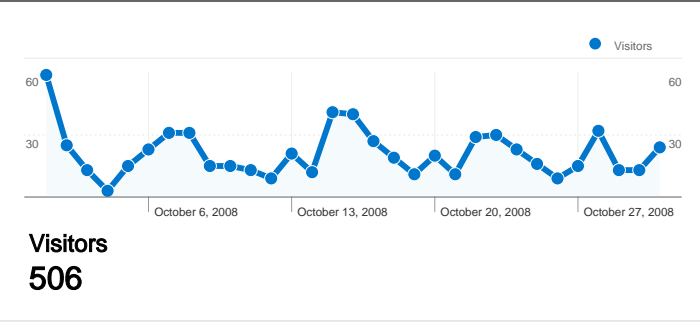

Site Usage

778 Visits

38.82% Bounce Rate

3,448 Pageviews

00:03:32 Avg. Time on Site

4.43 Pages/Visit

56.43% % New Visits

Visitors Overview

778 Visits

506 Absolute Unique Visitors

3,448 Pageviews

4.43 Average Pageviews

00:03:32 Time on Site

38.82% Bounce Rate

56.43% New Visits

Technical Profile

Site Usage

Visits	Pages/Visit	Avg. Time on Site	% New Visits	Bounce Rate	
778 % of Site Total: 100.00%	4.43 Site Avg: 4.43 (0.00%)	00:03:32 Site Avg: 00:03:32 (0.00%)	56.43% Site Avg: 56.43% (0.00%)	38.82% Site Avg: 38.82% (0.00%)	
Country/Territory	Visits	Pages/Visit	Avg. Time on Site	% New Visits	Bounce Rate
United States	771	4.45	00:03:33	56.03%	38.78%
Canada	4	2.75	00:02:25	100.00%	50.00%
Sweden	1	2.00	00:00:23	100.00%	0.00%
Guadeloupe	1	1.00	00:00:00	100.00%	100.00%
Belgium	1	2.00	00:00:39	100.00%	0.00%

1 - 5 of 5

Pages on this site were viewed a total of 3,448 times

3,448 Pageviews

2,536 Unique Views

38.82% Bounce Rate

Top Content

Pages	Pageviews	% Pageviews
/	464	13.46%
/calendar	213	6.18%
/forum	194	5.63%
/news	181	5.25%
/Default.aspx?pageId=116189	162	4.70%