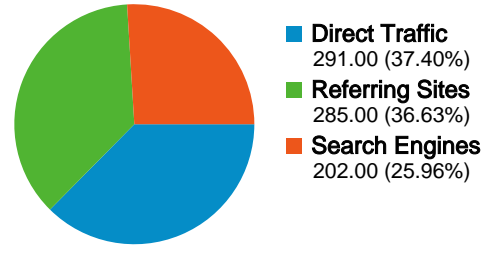

Browser	Visits	% visits	Connection Speed	Visits	% visits
Internet Explorer	459	59.00%	Cable	517	66.45%
Firefox	196	25.19%	DSL	107	13.75%
Safari	78	10.03%	Unknown	75	9.64%
Chrome	44	5.66%	Dialup	31	3.98%
Opera	1	0.13%	T1	27	3.47%

Traffic Sources Overview

Comparing to: Site

All traffic sources sent a total of 778 visits

-  **37.40%** Direct Traffic
-  **36.63%** Referring Sites
-  **25.96%** Search Engines

Top Traffic Sources

Sources	Visits	% visits
(direct) ((none))	291	37.40%
google (organic)	149	19.15%
google.com (referral)	66	8.48%
en.wikipedia.org (referral)	55	7.07%
linkedin.com (referral)	33	4.24%