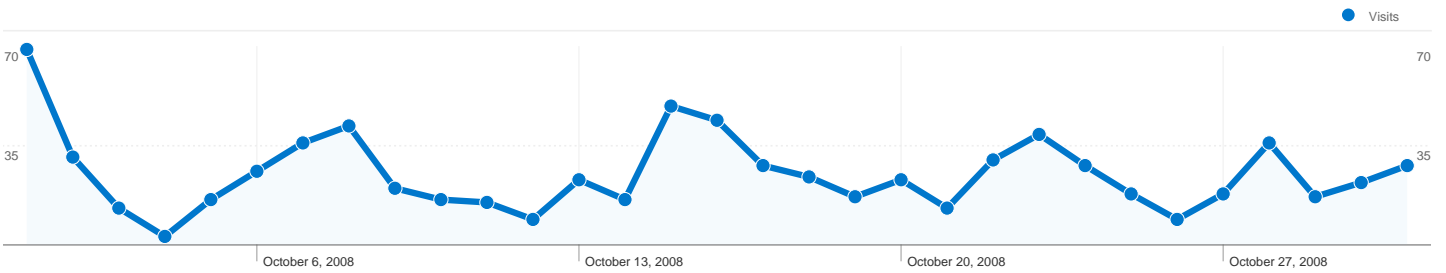

Traffic Sources Overview

Comparing to: Site

All traffic sources sent a total of 778 visits

- **37.40%** Direct Traffic
- **36.63%** Referring Sites
- **25.96%** Search Engines