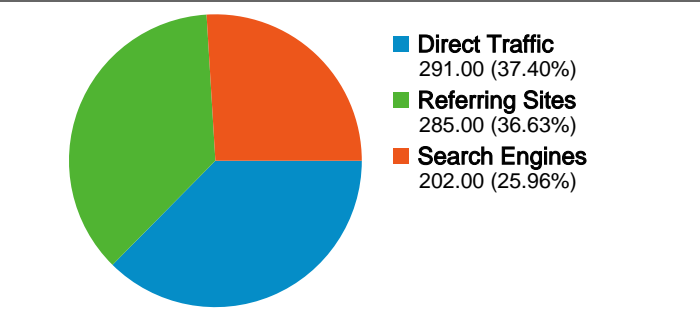

Traffic Sources Overview

Content Overview

Pages	Pageviews	% Pageviews
/	464	13.46%
/calendar	213	6.18%
/forum	194	5.63%
/news	181	5.25%
/Default.aspx?pagelid=116189	162	4.70%